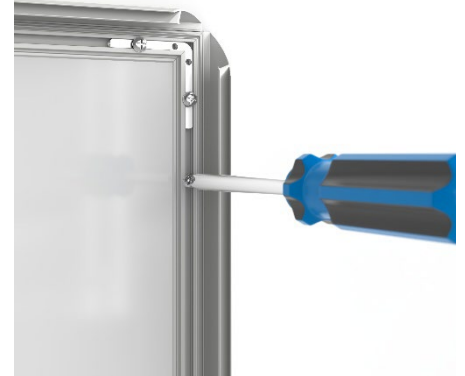

ESSENCE Poster Frames

These basic poster frames are ideal for securely displaying notices, posters, advertisements and important information in offices, schools and high traffic areas. Bordered by an aluminium 25mm trim, the display frame features mitred corners for a seamless and professional look. The snap-open and snap-close design allows for quick and easy hassle-free document changes - perfect for both temporary or permanent displays. The sign holder is easy to mount and comes with a complete mounting kit. Screws are concealed behind the trim for a clean finish, and the frame can be used in portrait or landscape format. An anti-glare polypropylene cover protects your document from dirt and moisture while keeping it clearly visible. The non-reflective surface is also easy to wipe clean, ensuring your message always looks its best. Be clear with Nobo.

Mitred Frame 25 mm		
mm	A4	A3
A	240	326
B	326	444
C	25	25
D	11	11

Highlights:

- Wall-mounted snap frame
- Display area size A4 or A3
- Aluminium 25mm frame with mitred corners
- Display the poster frame portrait or landscape orientation
- Polypropylene anti-glare cover ensures clear and stand out communication