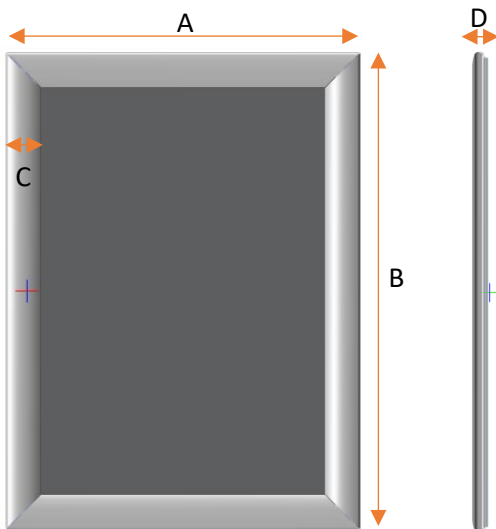

ESSENCE Poster Frames

These basic poster frames are ideal for securely displaying notices, posters, advertisements and important information in offices, schools and high traffic areas. Bordered by an aluminium 25mm trim, the display frame features mitred corners for a seamless and professional look. The snap-open and snap-close design allows for quick and easy hassle-free document changes - perfect for both temporary or permanent displays. The sign holder is easy to mount and comes with a complete mounting kit. Screws are concealed behind the trim for a clean finish, and the frame can be used in portrait or landscape format. An anti-glare polypropylene cover protects your document from dirt and moisture while keeping it clearly visible. The non-reflective surface is also easy to wipe clean, ensuring your message always looks its best. Be clear with Nobo.

Mitred Frame 25 mm		
mm	A4	A3
A	240	326
B	326	444
C	25	25
D	11	11

Highlights:

- Wall-mounted snap frame
- Display area size A4 or A3
- Aluminium 25mm frame with mitred corners
- Display the poster frame portrait or landscape orientation
- Polypropylene anti-glare cover ensures clear and stand out communication

Product Code	Description	EAN	Width mm	Height mm	Depth mm
1915728	Nobo Essence Mitred Snap Frame A3	5028252657174	463	340	23
1915729	Nobo Essence Mitred Snap Frame A4	5028252657181	340	253	23