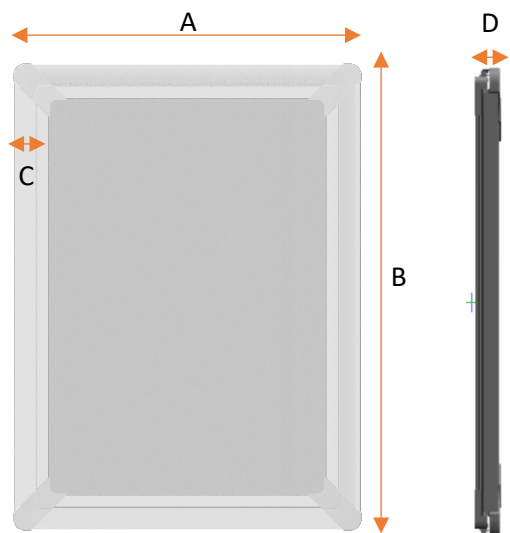

PREMIUM PLUS Poster Frames

These stylish poster frames are ideal for securely displaying notices, posters, advertisements and important information in offices, schools and high traffic areas. Bordered by an modern aluminium 25mm trim, the display frame features stylish corner caps for a sleek and stylish look - perfect for any environment. The snap-open and snap-close design allows for quick and easy hassle-free document changes - ideal for both temporary or permanent displays. The sign holder is easy to mount and comes with a complete mounting kit. Designed with a concealed mount system, it can be easily installed in either landscape or portrait orientation. An anti-glare polypropylene cover protects your document from dirt and moisture while keeping it clearly visible. The non-reflective surface is also easy to wipe clean, ensuring your message always looks its best. Be clear with Nobo.

Nobo Premium Plus Frame 25 mm		
mm	A4	A3
A	254	341
B	341	464
C	25	25
D	14	14

Highlights:

- Wall-mounted snap frame
- Display area size A4 or A3
- Modern aluminium 25mm frame with stylish corner caps for a sleek finish
- Display the poster frame portrait or landscape orientation
- Polypropylene anti-glare cover ensures clear and stand out communication

Product Code	Description	EAN	Width mm	Height mm	Depth mm
1915730	Nobo Premium Plus A3 Poster Frame	5028252657198	463	340	23
1915731	Nobo Premium Plus A4 Poster Frame	5028252657204	340	253	23