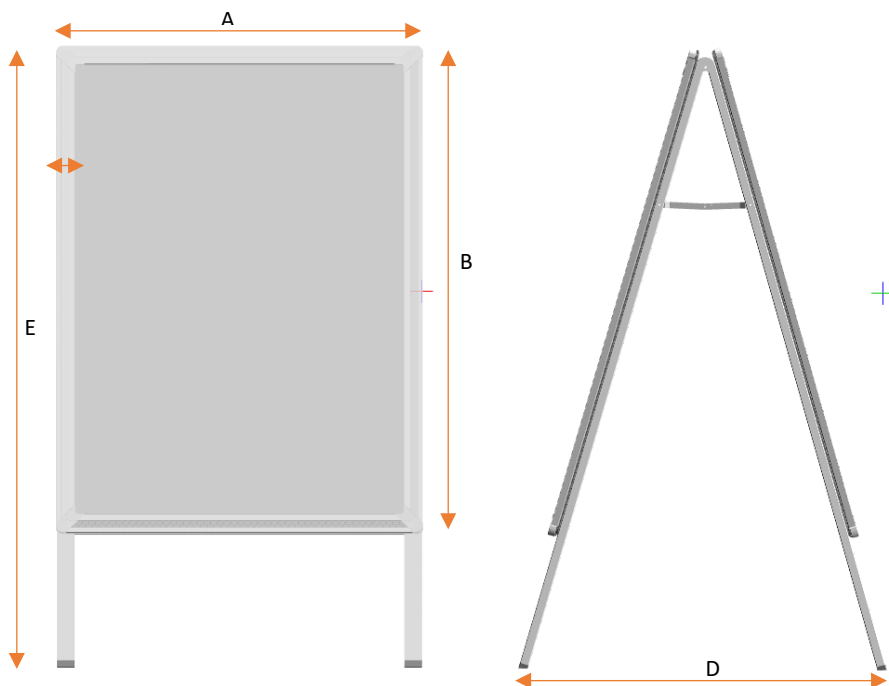

# PREMIUM PLUS A Board

These stylish A1 A-frame pavement signs are ideal for securely displaying notices, posters, advertisements and important information in storefronts, on pavements, or in high-traffic areas. Bordered by a modern aluminium 32mm trim, the A-board sign features stylish corner caps for a sleek and stylish look - perfect for any environment. The design allows for quick and easy hassle-free document changes - ideal for both temporary or permanent displays. The poster stand features a double sided display that maximises visibility, allowing your message to be seen from both directions and a support bar for additional stability. Lightweight and portable, the A1 pavement sign is collapsible ensuring quick and convenient storage, while the anti-glare polypropylene cover protects your documents from dirt and moisture while keeping it clearly visible. The non-reflective surface is also easy to wipe clean, ensuring your message always looks its best. A1 poster frame size. Be clear with Nobo.

Nobo Premium Plus A Boards		
SKU	1915741	1915742
mm	A1	A1
A	651	658
B	898	899
C	32	32
D	644	654
E	1154	1159
		Lockable

### Highlights:

- Freestanding pavement sign
- Display area size A1
- Modern aluminium 32mm frame with stylish corner caps for a sleek finish
- Anti-scratch feet and support bar allows for additional stability.
- Plastic free packaging

### Packaging Dimensions

Product Code	Description	EAN	Width mm	Height mm	Depth mm
1915741	Nobo Premium Plus A1 A-Frame Pavement Sign	5028252657303	1255	120	785
1915742	Nobo Premium Plus Lockable A1 A-Frame Pavement Sign	5028252657310	1255	120	785