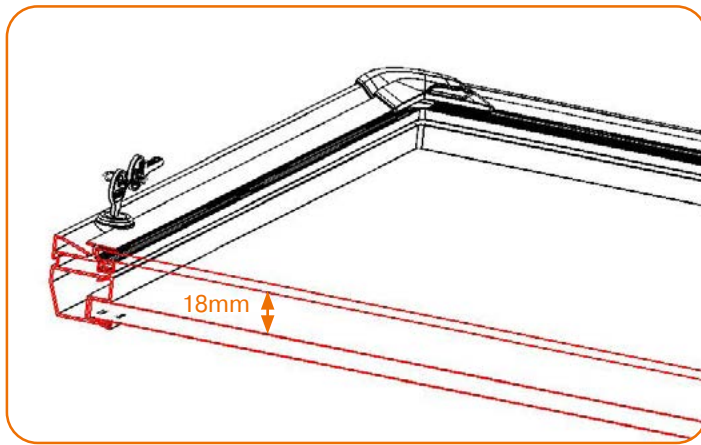

Premium Plus Lockable Notice Boards

Product	Sku
Nobo Premium Plus Outdoor Magnetic Lockable Notice Board 4xA4	1902577
Nobo Premium Plus Outdoor Magnetic Lockable Notice Board 6xA4	1902578
Nobo Premium Plus Outdoor Magnetic Lockable Notice Board 8xA4	1902579
Nobo Premium Plus Outdoor Magnetic Lockable Notice Board 9xA4	1902580
Nobo Premium Plus Outdoor Magnetic Lockable Notice Board 12xA4	1902581

Premium Plus Lockable Notice Boards

mm (+/- 2mm)				
Size	A	B	C	D
4xA4	494	668	435	609
6xA4	709	668	650	609
8xA4	924	668	865	609
9xA4	709	970	650	911
12xA4	924	970	865	911