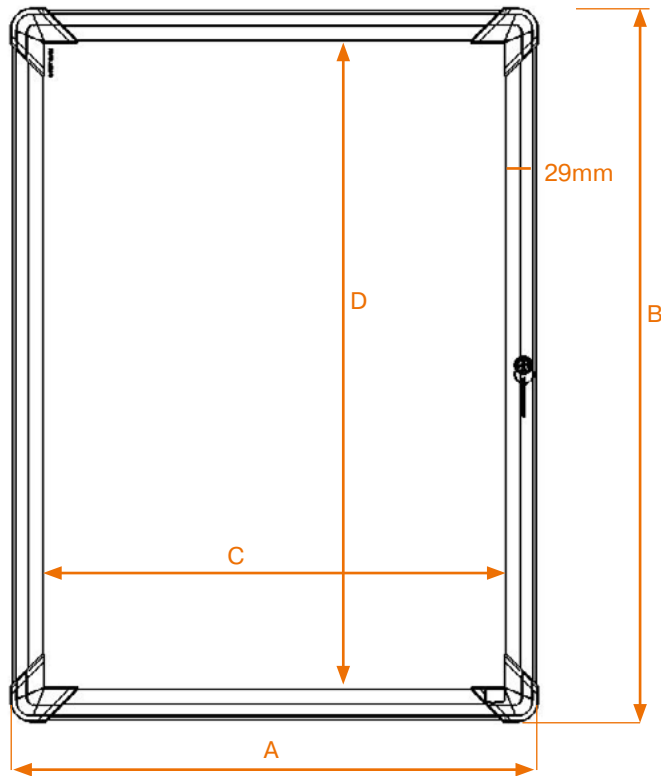

Premium Plus Lockable Notice Boards

Product	Sku
Nobo Premium Plus Outdoor Magnetic Lockable Notice Board 4xA4	1902577
Nobo Premium Plus Outdoor Magnetic Lockable Notice Board 6xA4	1902578
Nobo Premium Plus Outdoor Magnetic Lockable Notice Board 8xA4	1902579
Nobo Premium Plus Outdoor Magnetic Lockable Notice Board 9xA4	1902580
Nobo Premium Plus Outdoor Magnetic Lockable Notice Board 12xA4	1902581

Product	Sku
Nobo Premium Plus Magnetic Lockable Notice Board 4xA4	1902557
Nobo Premium Plus Magnetic Lockable Notice Board 6xA4	1902558
Nobo Premium Plus Magnetic Lockable Notice Board 8xA4	1902559
Nobo Premium Plus Magnetic Lockable Notice Board 9xA4	1902560
Nobo Premium Plus Cork Lockable Notice Board 4xA4	1902561
Nobo Premium Plus Cork Lockable Notice Board 6xA4	1902562
Nobo Premium Plus Cork Lockable Notice Board 8xA4	1915326
Nobo Premium Plus Cork Lockable Notice Board 9xA4	1902564
Nobo Premium Plus Blue Felt Lockable Notice Board 6xA4	1902555
Nobo Premium Plus Blue Felt Lockable Notice Board 8xA4	1915327
Nobo Premium Plus Blue Felt Lockable Notice Board 9xA4	1902556
Nobo Premium Plus Grey Felt Lockable Notice Board 6xA4	1915328
Nobo Premium Plus Grey Felt Lockable Notice Board 8xA4	1915329
Nobo Premium Plus Grey Felt Lockable Notice Board 9xA4	1915330

Premium Plus Lockable Notice Boards

mm (+/- 2mm)				
Size	A	B	C	D
4xA4	494	668	435	609
6xA4	709	668	650	609
8xA4	924	668	865	609
9xA4	709	970	650	911
12xA4	924	970	865	911