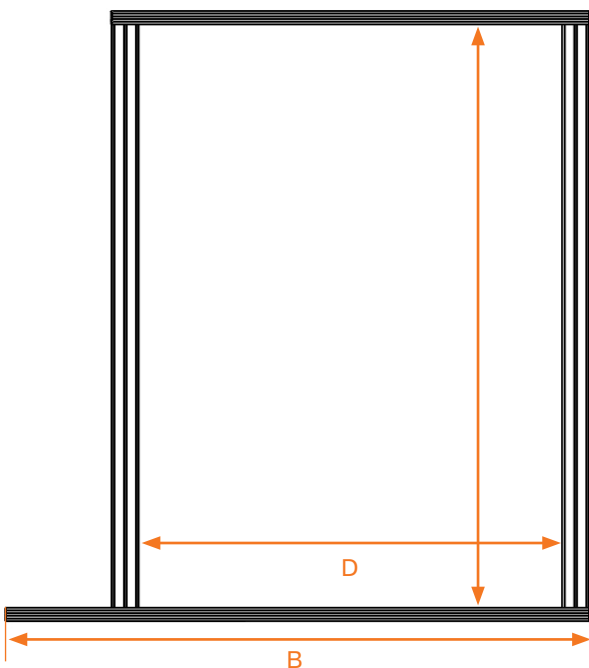

# Desk divider - Extension

Product	Sku
1000x400	1915499
1000x600	1915498
1000x800	1915497
1000x1200	1915496
1000x1400	1915495

mm (+/- 2mm)	
Size	A
1000x400	1022
1000x600	1022
1000x800	1022
1000x1200	1022
1000x1400	1022

mm (+/- 2mm)			
Size	B	C	D
1000x400	577	968	305
1000x600	777	968	505
1000x800	977	968	705
1000x1200	1377	968	1105
1000x1400	1577	968	1305