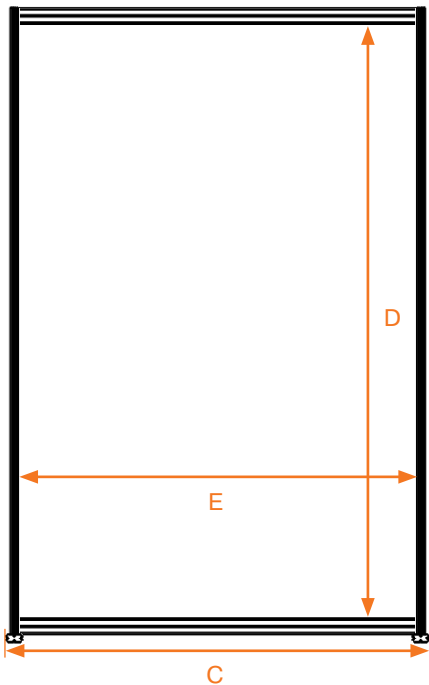

Floor divider

Product	Sku
1800x600	1915517
1800x800	1915516
1800x1200	1915515

	mm (+/- 2mm)	
Size	A	B
1800x600	1800	600
1800x800	1800	600
1800x1200	1800	600

	mm (+/- 2mm)		
Size	C	D	E
1000x1200	600	1668	533
1000x1400	800	1668	733
1000x800	1200	1668	1133