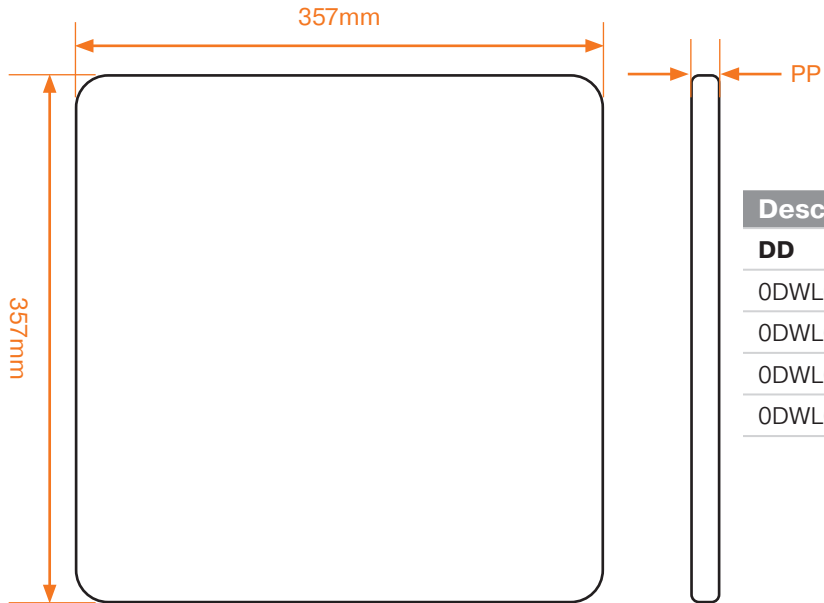

Magnetic tile boards

Description	Code
DD	1903802
0DWL6TD7LOPP	1903773
0DWL6TD7LOPPSL	1903803
0DWL6TD7LOPPOD	1903774
0DWL6TD7LOPPO	1903873